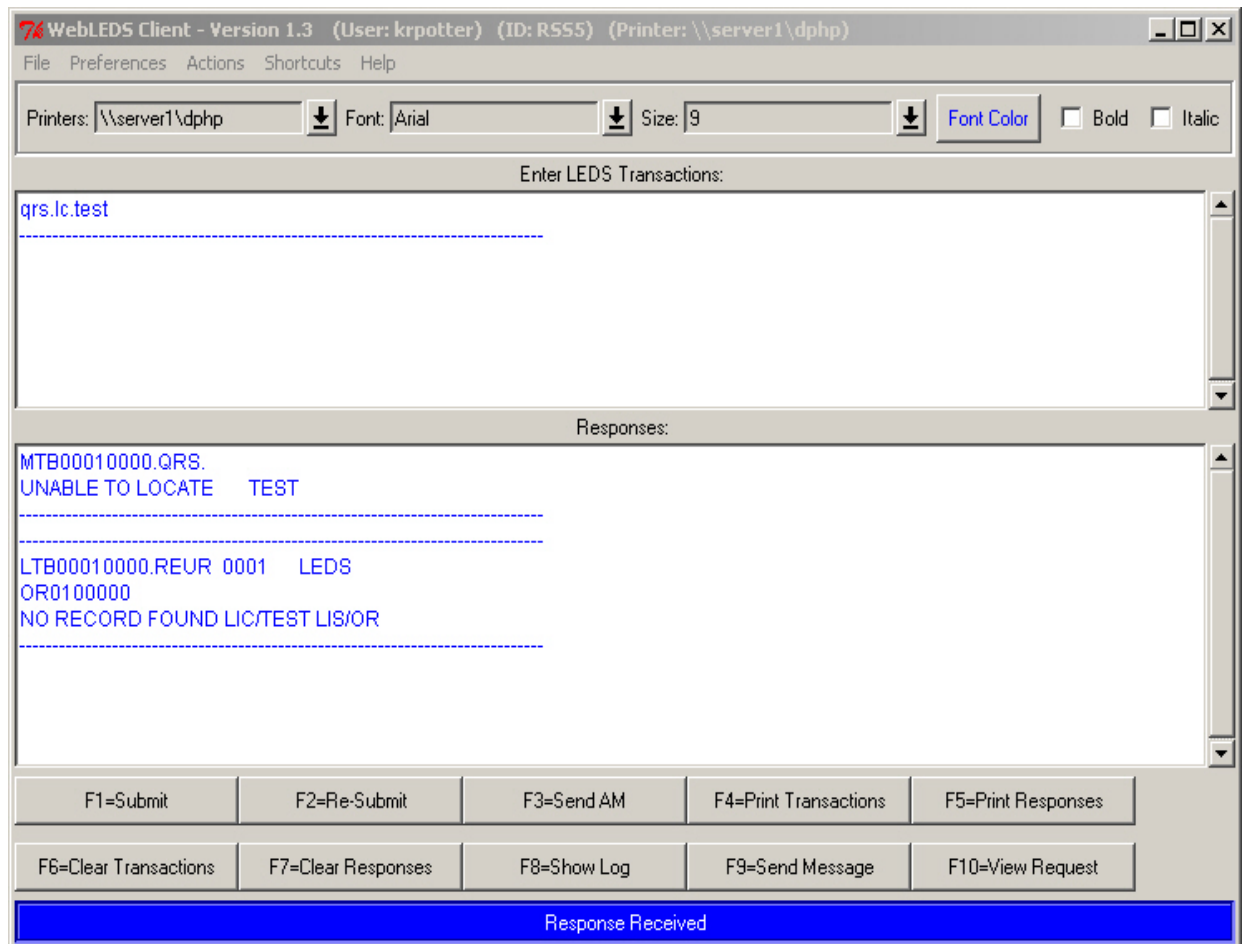

# WEBLEDS CLIENT

**WebLEDS Client**, The Graphical User Interface alternative for WebLEDS:

Designed for Dispatch centers, and other Heads-down data-entry folks. The WebLEDS GUI split screen design allows users to easily see their entered transactions in the top window, and their returning responses scroll automatically in the bottom window.

Contains our unique "Shortcut Creation" feature, allowing each user to individually create as many 1 letter shortcut transactions for any LEDS command they wish.

Contains complete printing support, as well as user to user instant messaging.